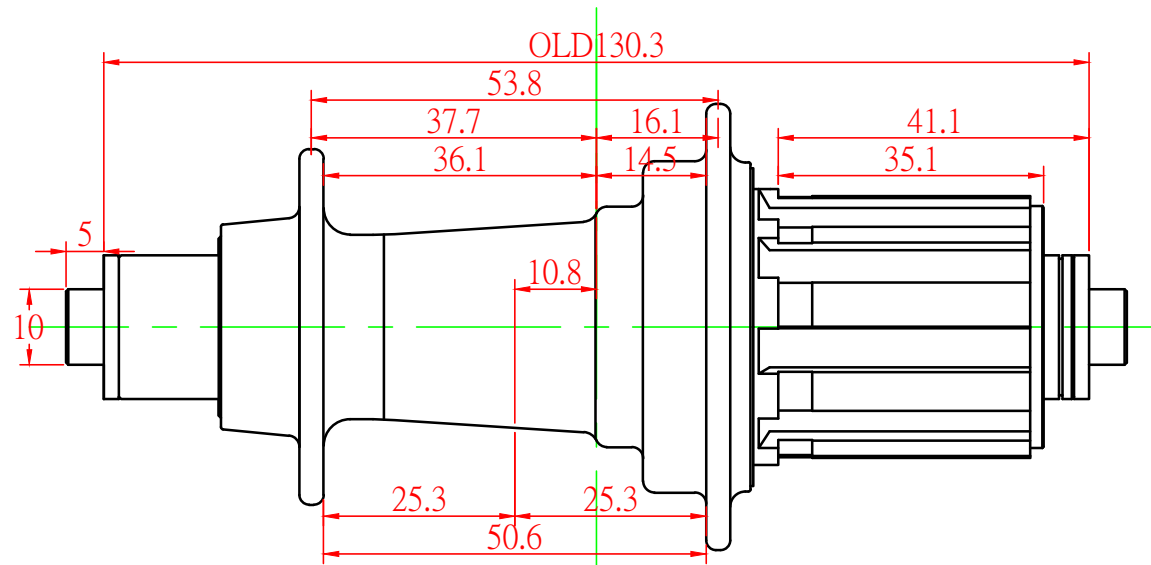

MODEL: RAR12

Spoke Holes: 8/16H
&20H&24H&28H&32H
Weight:215g

Pawls:6 pawls,48 pts
6 pawls each with 3 tips
Bearing numbers:4

Shimano:10s&11s
Compagnolo:Campy
SRAM:XX1