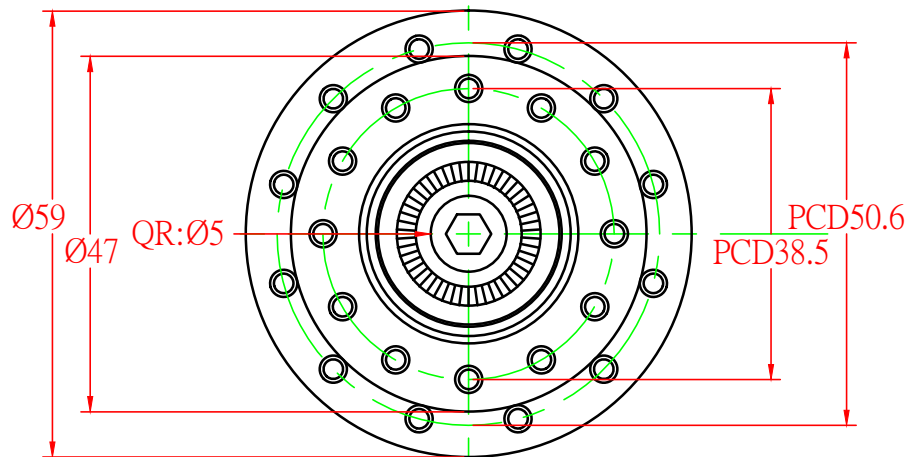

MODEL: RAR12

Spoke Holes: 8/16H
&20H&24H&28H&32H
Weight:215g

Pawls:6 pawls,48 pts
6 pawls each with 3 tips
Bearing numbers:4

Shimano:10s&11s
Compagnolo:Campy
SRAM:XX1